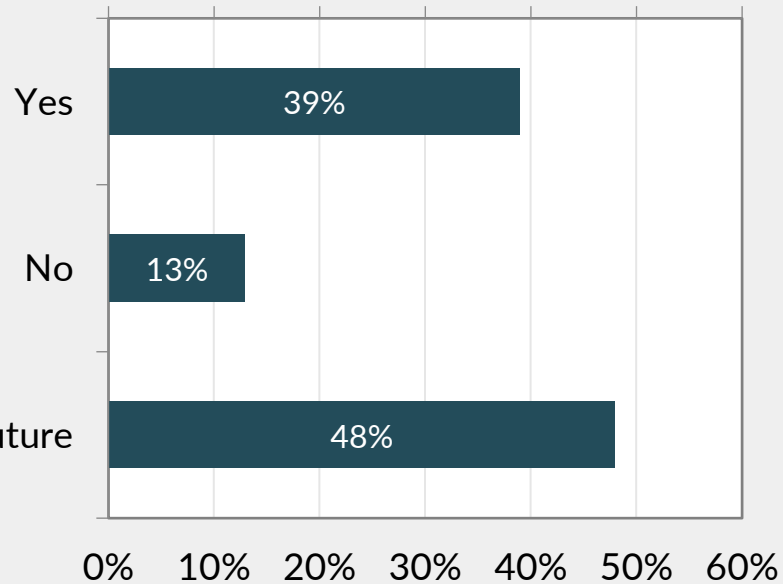

Carbon footprint survey of Finnish universities

- Sent to all Finnish universities (38), response rate 82 % (31)
- Over 20 questions about carbon footprint accounting, reduction policies and offsetting

Has your university implemented or is it currently implementing carbon footprint accounting?

What is the target year for carbon neutrality?

Carbon footprint survey of Finnish universities

Has your university set emission reduction targets?