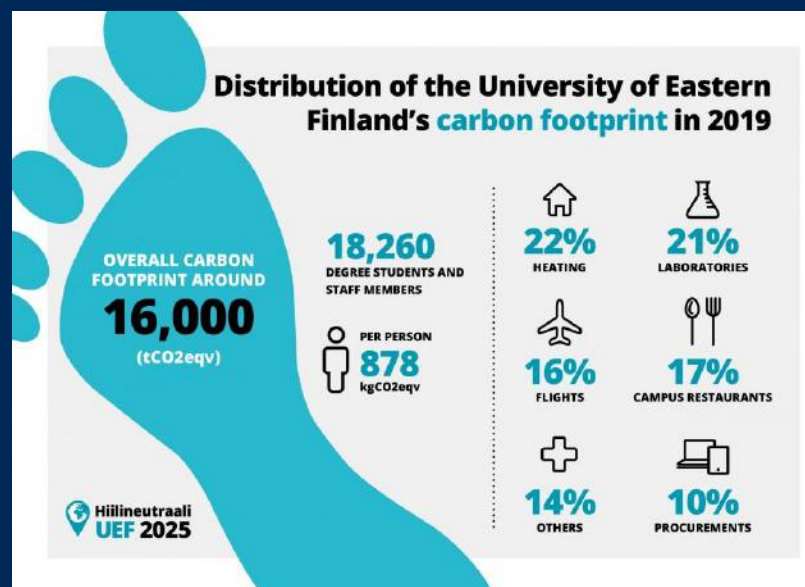

JYU. WISDOM Since 2018.

Sustainability for JYU:

The Carbon and Biodiversity Footprint of the University of Jyväskylä

Sustainability for JYU:
**Jyväskylän yliopiston
ilmasto- ja luontohaitat**

University of Jyväskylä Carbon Footprint

University of Jyväskylä Biodiversity Footprint (procurement)

Financial accounts

Biodiversity footprint

The redder the bigger biodiversity footprint

Carbon Footprints in Finnish Universities - towards a joint reporting model?