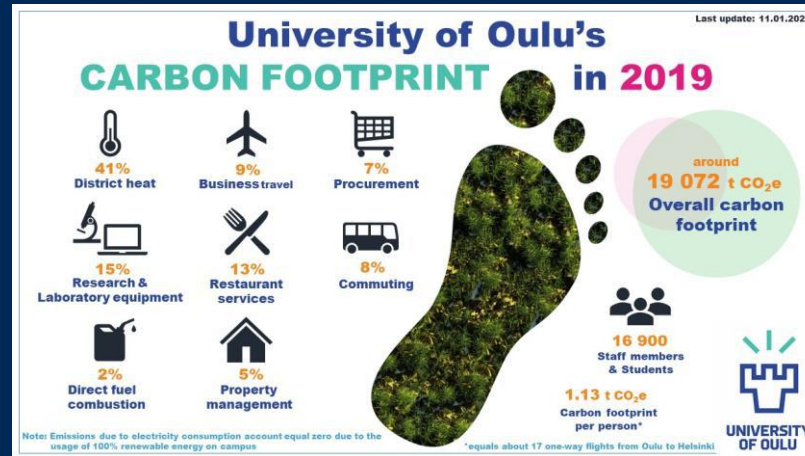

JYU. WISDOM Since 2018.

Sustainability for JYU:

The Carbon and Biodiversity Footprint of the University of Jyväskylä

Sustainability for JYU:
**Jyväskylän yliopiston
ilmasto- ja luontohaitat**

University of Jyväskylä Carbon Footprint

University of Jyväskylä Biodiversity Footprint (procurement)

Financial accounts

Biodiversity footprint

The redder the bigger biodiversity footprint

Carbon Footprints in Finnish Universities - towards a joint reporting model?