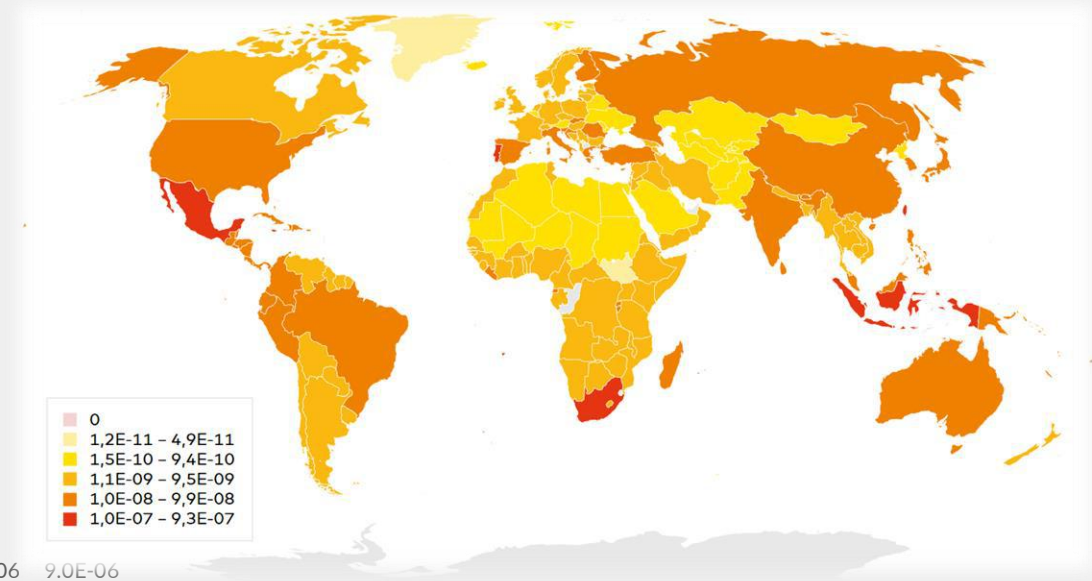

University of Jyväskylä Biodiversity Footprint (procurement)

Financial accounts

Biodiversity footprint

The redder the bigger biodiversity footprint