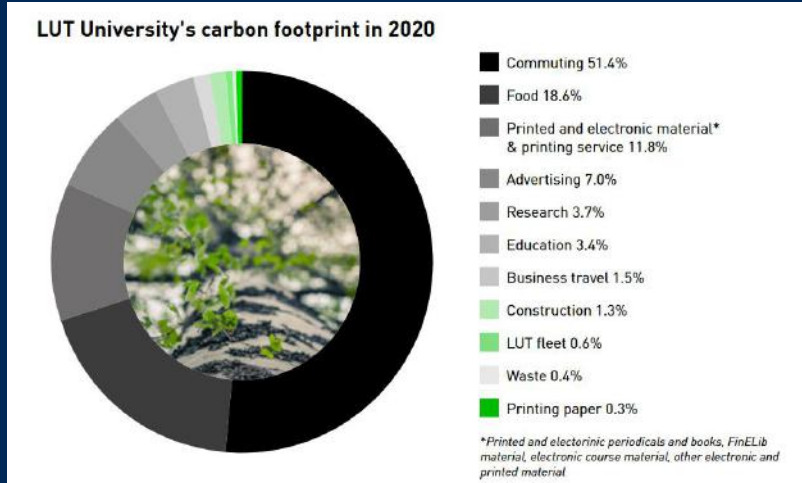

JYU. WISDOM Since 2018.

Sustainability for JYU:

The Carbon and Biodiversity Footprint of the University of Jyväskylä

Sustainability for JYU:
**Jyväskylän yliopiston
ilmasto- ja luontohaitat**

University of Jyväskylä Carbon Footprint

University of Jyväskylä Biodiversity Footprint (procurement)

Financial accounts

Biodiversity footprint

The redder the bigger biodiversity footprint

Carbon Footprints in Finnish Universities - towards a joint reporting model?

Carbon footprint survey of Finnish universities

- Sent to all Finnish universities (38), response rate 82 % (31)
- Over 20 questions about carbon footprint accounting, reduction policies and offsetting